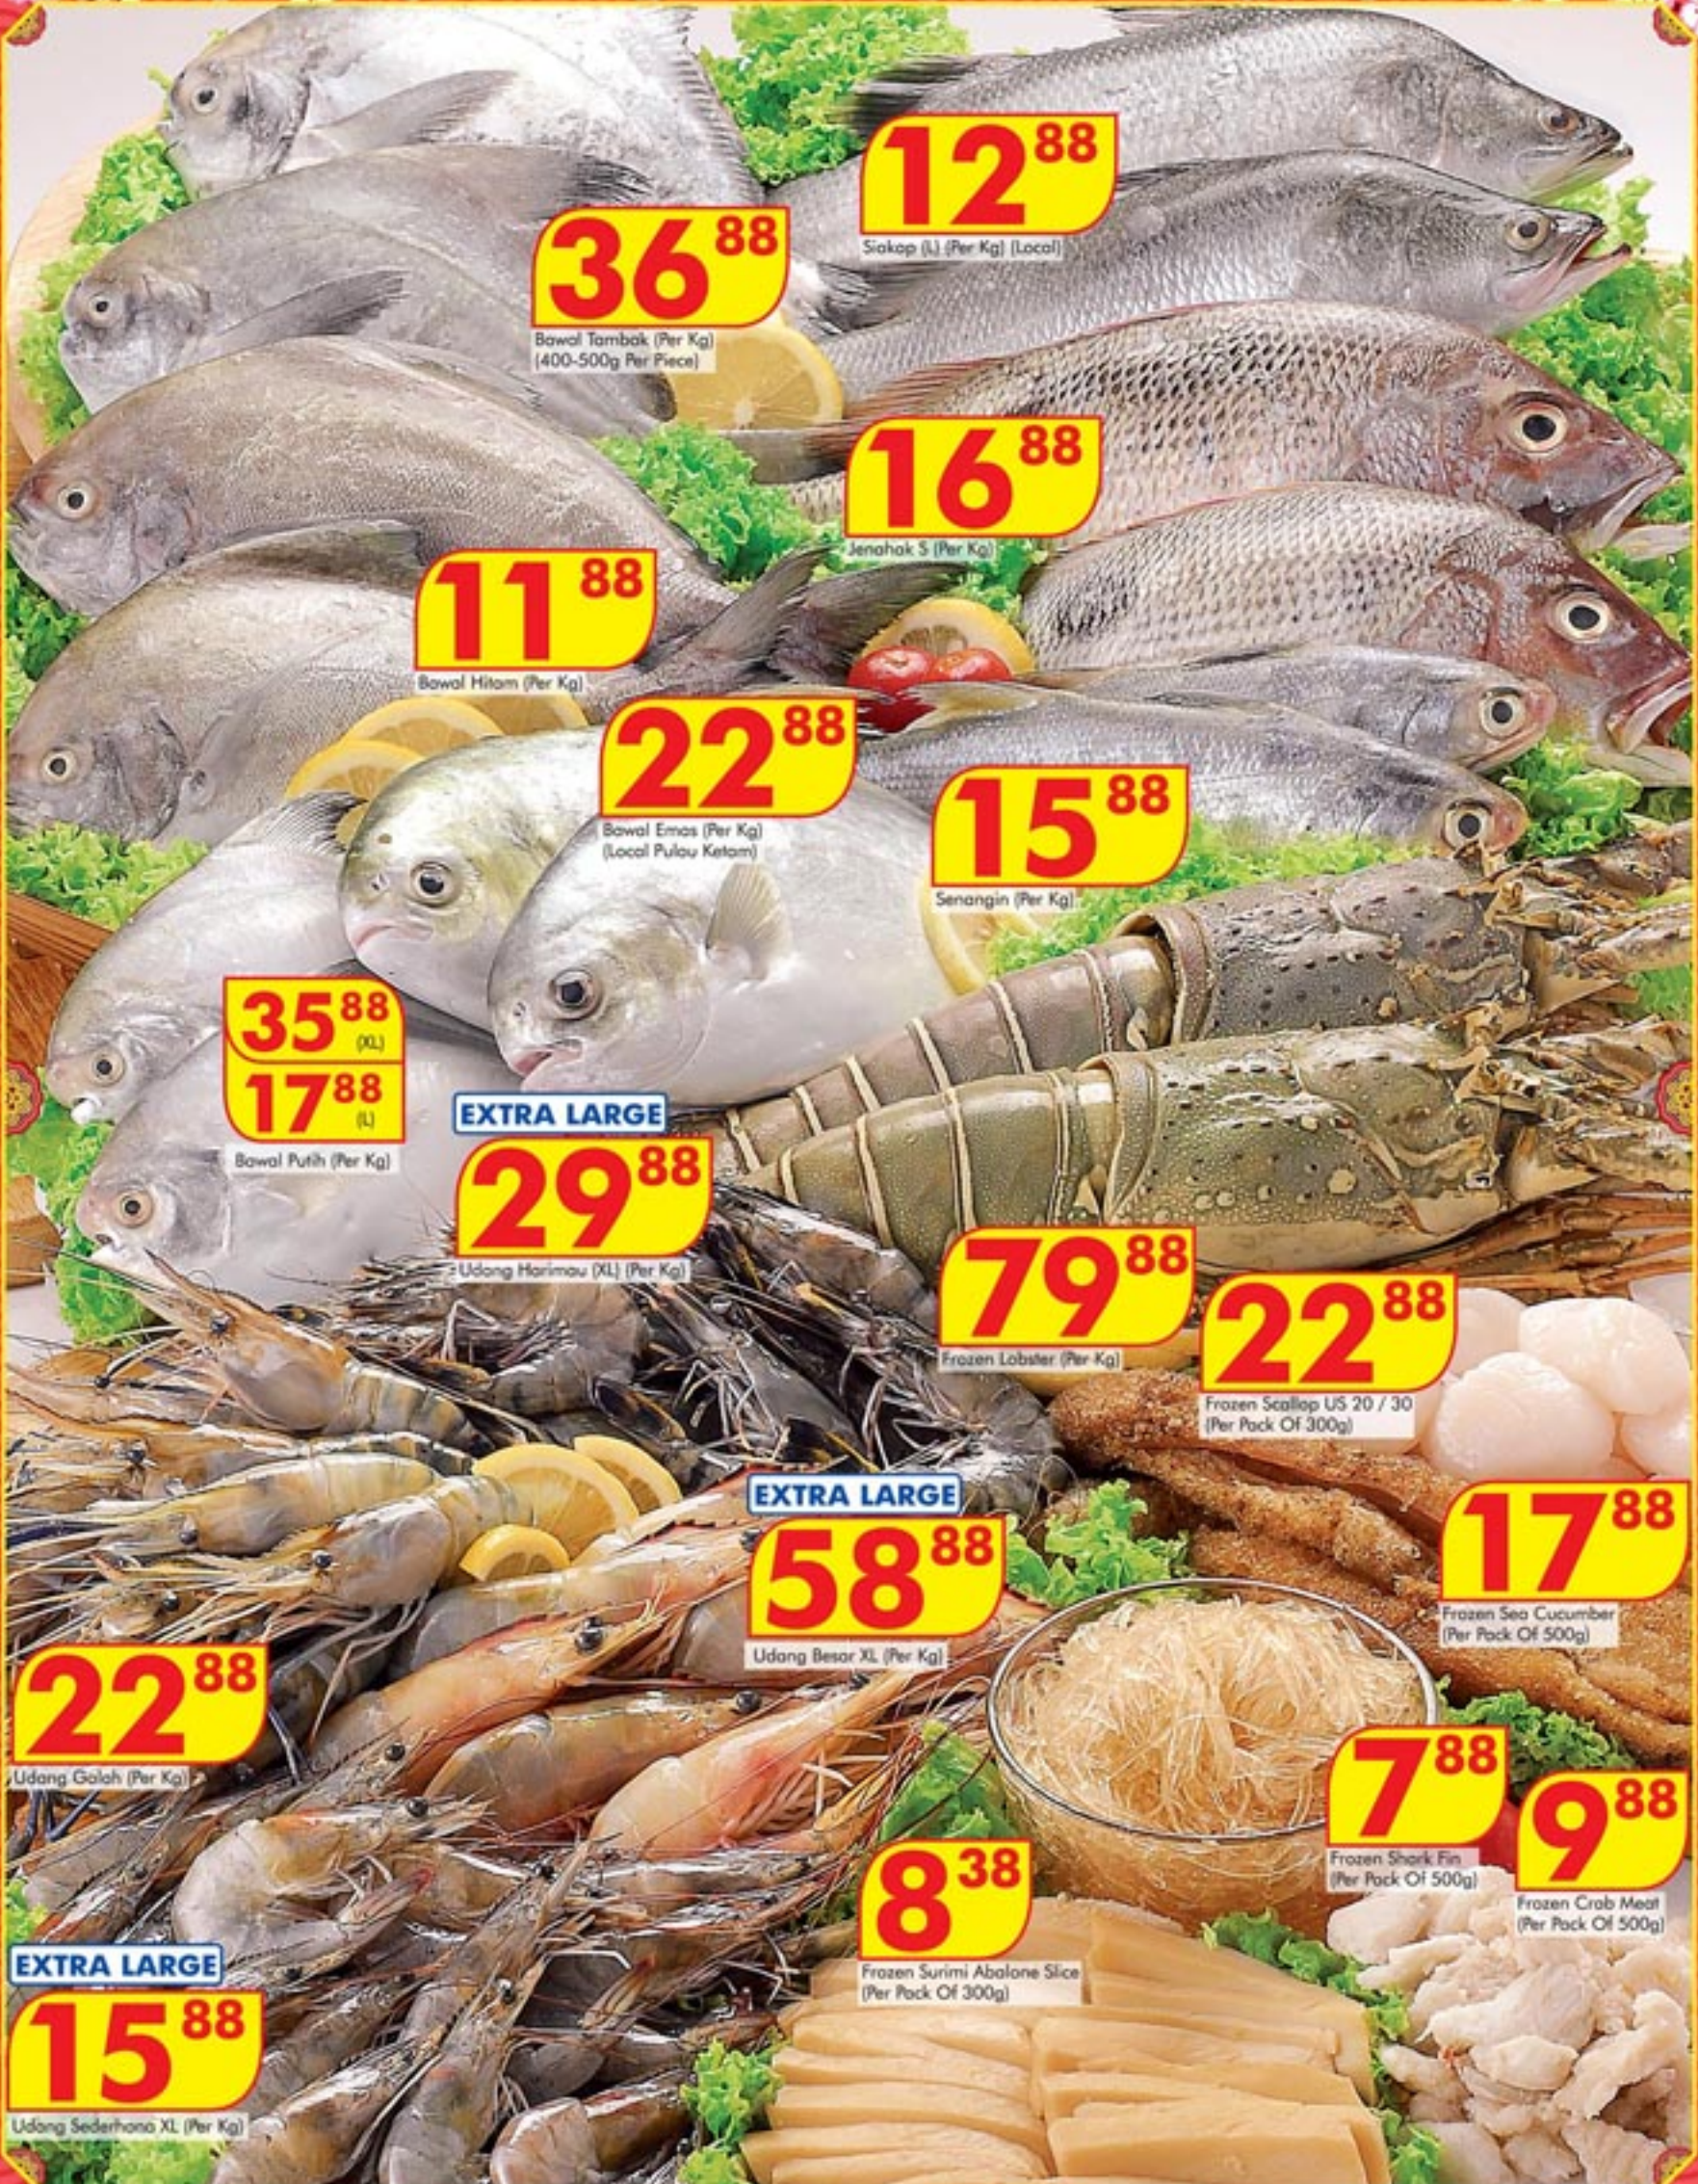

36⁸⁸

Bawal Tambak (Per Kg)
(400-500g Per Piece)

12⁸⁸

Siakap (L) (Per Kg) (Local)

16⁸⁸

Jenahak S (Per Kg)

11⁸⁸

Bawal Hitam (Per Kg)

22⁸⁸

Bawal Emas (Per Kg)
(Local Pulau Ketam)

15⁸⁸

Senangin (Per Kg)

35⁸⁸
(XL)
17⁸⁸
(L)

Bawal Putih (Per Kg)

EXTRA LARGE
29⁸⁸

Udang Harimau (XL) (Per Kg)

79⁸⁸

Frozen Lobster (Per Kg)

22⁸⁸

Frozen Scallop US 20 / 30
(Per Pack Of 300g)

EXTRA LARGE
58⁸⁸

Udang Besar XL (Per Kg)

17⁸⁸

Frozen Sea Cucumber
(Per Pack Of 500g)

22⁸⁸

Udang Galah (Per Kg)

7⁸⁸

Frozen Shark Fin
(Per Pack Of 500g)

9⁸⁸

Frozen Crab Meat
(Per Pack Of 500g)

EXTRA LARGE
15⁸⁸

Udang Sederhana XL (Per Kg)

8³⁸

Frozen Surimi Abalone Slice
(Per Pack Of 300g)